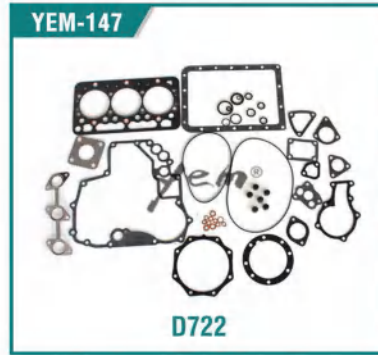

YEM-134 Retainer

YEM-135 Valve Cap

YEM-136 Valve Collet

YEM-137 Rocker ARM

**YEM-138 / Con-Rod Bearing**

**YEM-139 / Main Bearing**

**YEM-140 / Thrust Washer**

**YEM-143 / V2203 Bush, Crankshaft**

**YEM-142 / V2203 Collar, Crankshaft**

**YEM-144 / V2607 Bush, Piston Pin**

**YEM-141 / Assy BRG. Case. Main**

**YEM-145 / V3300 Camshaft Bush**

**YEM PARTS**

**YEM PARTS**

YEM PARTS

YEM-206