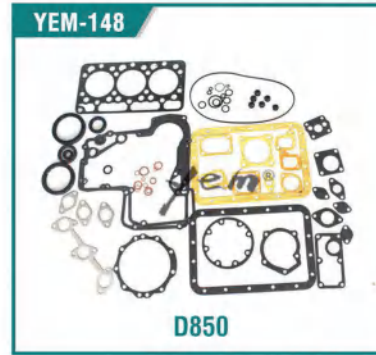

YEM-134 Retainer

YEM-135 Valve Cap

YEM-136 Valve Collet

YEM-137 Rocker ARM

**YEM-138 / Con-Rod Bearing**

**YEM-139 / Main Bearing**

**YEM-140 / Thrust Washer**

**YEM-143 / V2203 Bush, Crankshaft**

**YEM-142 / V2203 Collar, Crankshaft**

**YEM-144 / V2607 Bush, Piston Pin**

**YEM-141 / Assy BRG. Case. Main**

**YEM-145 / V3300 Camshaft Bush**

**YEM PARTS**

**YEM PARTS**

YEM PARTS

YEM-206