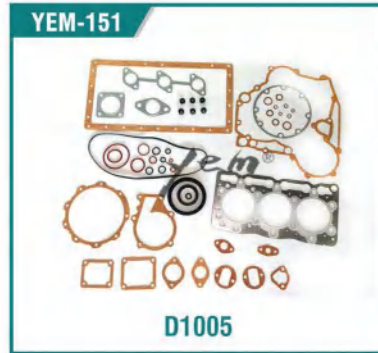

YEM-134 Retainer

YEM-135 Valve Cap

YEM-136 Valve Collet

YEM-137 Rocker ARM

**YEM-138 / Con-Rod Bearing**

**YEM-139 / Main Bearing**

**YEM-140 / Thrust Washer**

**YEM-143 / V2203 Bush, Crankshaft**

**YEM-142 / V2203 Collar, Crankshaft**

**YEM-144 / V2607 Bush, Piston Pin**

**YEM-141 / Assy BRG. Case. Main**

**YEM-145 / V3300 Camshaft Bush**

**YEM PARTS**

**YEM PARTS**

YEM PARTS

YEM-206