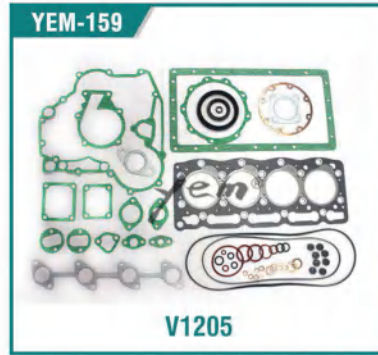

YEM-134 Retainer

YEM-135 Valve Cap

YEM-136 Valve Collet

YEM-137 Rocker ARM

**YEM-138 / Con-Rod Bearing**

**YEM-139 / Main Bearing**

**YEM-140 / Thrust Washer**

**YEM-143 / V2203 Bush, Crankshaft**

**YEM-142 / V2203 Collar, Crankshaft**

**YEM-144 / V2607 Bush, Piston Pin**

**YEM-141 / Assy BRG. Case. Main**

**YEM-145 / V3300 Camshaft Bush**

**YEM PARTS**

**YEM PARTS**

YEM PARTS

YEM-206