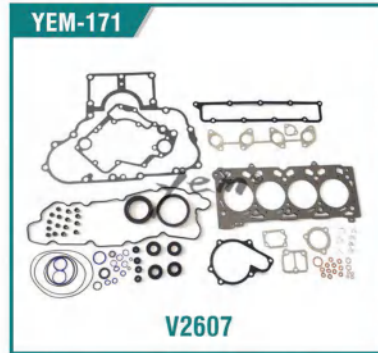

YEM-134 Retainer

YEM-135 Valve Cap

YEM-136 Valve Collet

YEM-137 Rocker ARM

**YEM-138 / Con-Rod Bearing**

**YEM-139 / Main Bearing**

**YEM-140 / Thrust Washer**

**YEM-143 / V2203 Bush, Crankshaft**

**YEM-142 / V2203 Collar, Crankshaft**

**YEM-144 / V2607 Bush, Piston Pin**

**YEM-141 / Assy BRG. Case. Main**

**YEM-145 / V3300 Camshaft Bush**

**YEM PARTS**

**YEM PARTS**

YEM PARTS

YEM-206