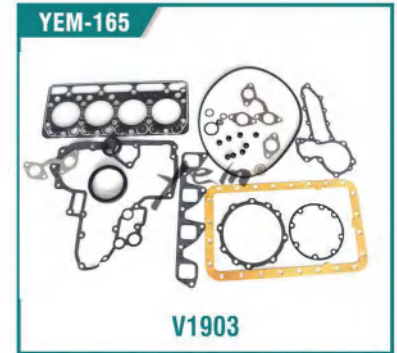

YEM-134 Retainer

YEM-135 Valve Cap

YEM-136 Valve Collet

YEM-137 Rocker ARM

**YEM-138 / Con-Rod Bearing**

**YEM-139 / Main Bearing**

**YEM-140 / Thrust Washer**

**YEM-143 / V2203 Bush, Crankshaft**

**YEM-142 / V2203 Collar, Crankshaft**

**YEM-144 / V2607 Bush, Piston Pin**

**YEM-141 / Assy BRG. Case. Main**

**YEM-145 / V3300 Camshaft Bush**

**YEM PARTS**

**YEM PARTS**

YEM PARTS

YEM-206