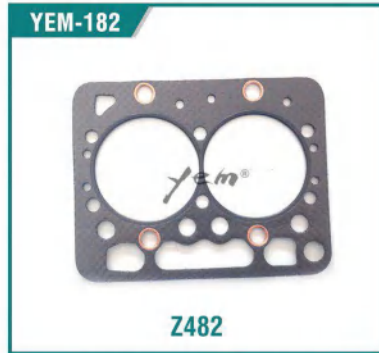

YEM-134 Retainer

YEM-135 Valve Cap

YEM-136 Valve Collet

YEM-137 Rocker ARM

**YEM-138 / Con-Rod Bearing**

**YEM-139 / Main Bearing**

**YEM-140 / Thrust Washer**

**YEM-143 / V2203 Bush, Crankshaft**

**YEM-142 / V2203 Collar, Crankshaft**

**YEM-144 / V2607 Bush, Piston Pin**

**YEM-141 / Assy BRG. Case. Main**

**YEM-145 / V3300 Camshaft Bush**

**YEM PARTS**

**YEM PARTS**

YEM PARTS

YEM-206