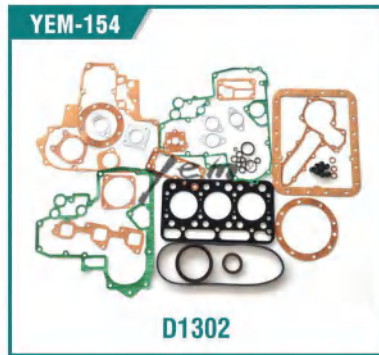

YEM-134 Retainer

YEM-135 Valve Cap

YEM-136 Valve Collet

YEM-137 Rocker ARM

**YEM-138 / Con-Rod Bearing**

**YEM-139 / Main Bearing**

**YEM-140 / Thrust Washer**

**YEM-143 / V2203 Bush, Crankshaft**

**YEM-142 / V2203 Collar, Crankshaft**

**YEM-144 / V2607 Bush, Piston Pin**

**YEM-141 / Assy BRG. Case. Main**

**YEM-145 / V3300 Camshaft Bush**

**YEM PARTS**

**YEM PARTS**

YEM PARTS

YEM-206