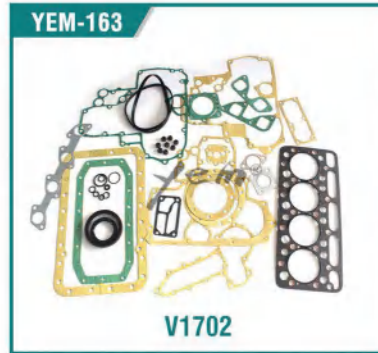

YEM-134 Retainer

YEM-135 Valve Cap

YEM-136 Valve Collet

YEM-137 Rocker ARM

**YEM-138 / Con-Rod Bearing**

**YEM-139 / Main Bearing**

**YEM-140 / Thrust Washer**

**YEM-143 / V2203 Bush, Crankshaft**

**YEM-142 / V2203 Collar, Crankshaft**

**YEM-144 / V2607 Bush, Piston Pin**

**YEM-141 / Assy BRG. Case. Main**

**YEM-145 / V3300 Camshaft Bush**

**YEM PARTS**

**YEM PARTS**

YEM PARTS

YEM-206