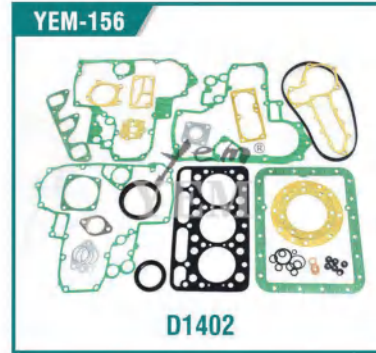

YEM-134 Retainer

YEM-135 Valve Cap

YEM-136 Valve Collet

YEM-137 Rocker ARM

YEM-138 / Con-Rod Bearing

YEM-139 / Main Bearing

YEM-140 / Thrust Washer

YEM-141 / Assy BRG. Case. Main

YEM-143 / V2203 Bush, Crankshaft

YEM-142 / V2203 Collar, Crankshaft

YEM-145 / V3300 Camshaft Bush

YEM-144 / V2607 Bush, Piston Pin

YEM PARTS

YEM PARTS

YEM PARTS

YEM-218