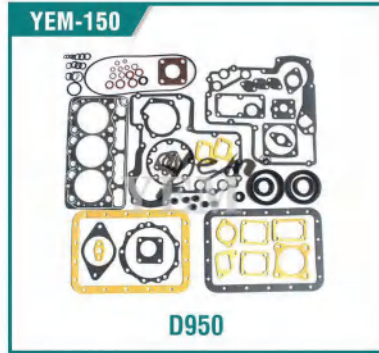

YEM-134 Retainer

YEM-135 Valve Cap

YEM-136 Valve Collet

YEM-137 Rocker ARM

YEM-138 / Con-Rod Bearing

YEM-139 / Main Bearing

YEM-140 / Thrust Washer

YEM-141 / Assy BRG. Case. Main

YEM-143 / V2203 Bush, Crankshaft

YEM-142 / V2203 Collar, Crankshaft

YEM-145 / V3300 Camshaft Bush

YEM-144 / V2607 Bush, Piston Pin

YEM PARTS

YEM PARTS

YEM PARTS

YEM-218