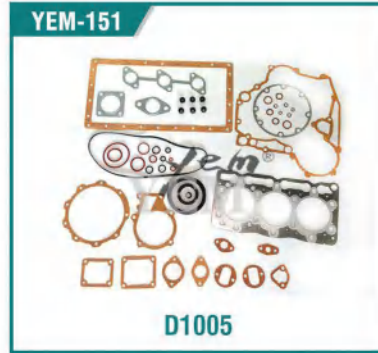

F2803

YEM-129

S2800

YEM PARTS

YEM-131 Valve & Guide & Seat

YEM-130 Valve Spring

YEM-133 Tappet & Push Rod

YEM-132 Valve Oil Seal

YEM-134 Retainer

YEM-135 Valve Cap

YEM-136 Valve Collet

YEM-137 Rocker ARM

YEM-138 / Con-Rod Bearing

YEM-139 / Main Bearing

YEM-140 / Thrust Washer

YEM-141 / Assy BRG. Case. Main

YEM-143 / V2203 Bush, Crankshaft

YEM-142 / V2203 Collar, Crankshaft

YEM-145 / V3300 Camshaft Bush

YEM-144 / V2607 Bush, Piston Pin

YEM PARTS

YEM PARTS

YEM PARTS

YEM-218