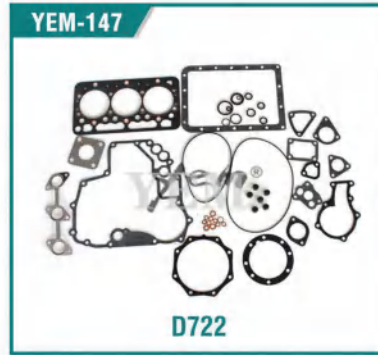

F2803

YEM-129

S2800

YEM PARTS

YEM-131 Valve & Guide & Seat

YEM-130 Valve Spring

YEM-133 Tappet & Push Rod

YEM-132 Valve Oil Seal

YEM-134 Retainer

YEM-135 Valve Cap

YEM-136 Valve Collet

YEM-137 Rocker ARM

YEM-138 / Con-Rod Bearing

YEM-139 / Main Bearing

YEM-140 / Thrust Washer

YEM-141 / Assy BRG. Case. Main

YEM-143 / V2203 Bush, Crankshaft

YEM-142 / V2203 Collar, Crankshaft

YEM-145 / V3300 Camshaft Bush

YEM-144 / V2607 Bush, Piston Pin

YEM PARTS

YEM PARTS

YEM PARTS

YEM-218