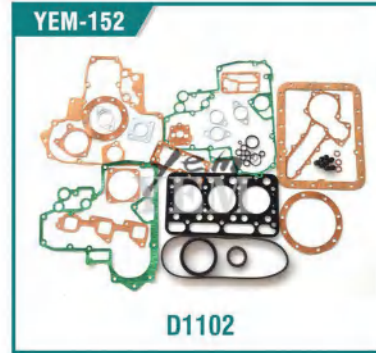

YEM-134 Retainer

YEM-135 Valve Cap

YEM-136 Valve Collet

YEM-137 Rocker ARM

YEM-138 / Con-Rod Bearing

YEM-139 / Main Bearing

YEM-140 / Thrust Washer

YEM-141 / Assy BRG. Case. Main

YEM-143 / V2203 Bush, Crankshaft

YEM-142 / V2203 Collar, Crankshaft

YEM-145 / V3300 Camshaft Bush

YEM-144 / V2607 Bush, Piston Pin

YEM PARTS

YEM PARTS

YEM PARTS

YEM-218