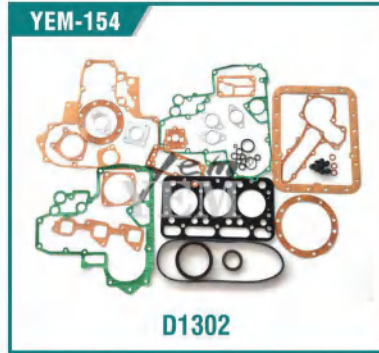

YEM-134 Retainer

YEM-135 Valve Cap

YEM-136 Valve Collet

YEM-137 Rocker ARM

YEM-138 / Con-Rod Bearing

YEM-139 / Main Bearing

YEM-140 / Thrust Washer

YEM-141 / Assy BRG. Case. Main

YEM-143 / V2203 Bush, Crankshaft

YEM-142 / V2203 Collar, Crankshaft

YEM-145 / V3300 Camshaft Bush

YEM-144 / V2607 Bush, Piston Pin

YEM PARTS

YEM PARTS

YEM PARTS

YEM-218