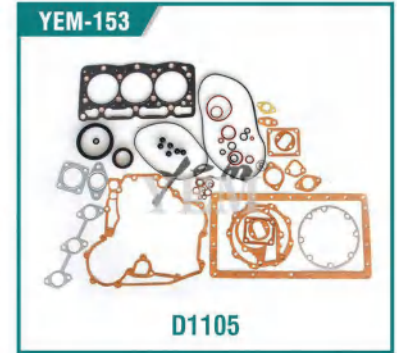

YEM-134 Retainer

YEM-135 Valve Cap

YEM-136 Valve Collet

YEM-137 Rocker ARM

YEM-138 / Con-Rod Bearing

YEM-139 / Main Bearing

YEM-140 / Thrust Washer

YEM-141 / Assy BRG. Case. Main

YEM-143 / V2203 Bush, Crankshaft

YEM-142 / V2203 Collar, Crankshaft

YEM-145 / V3300 Camshaft Bush

YEM-144 / V2607 Bush, Piston Pin

YEM PARTS

YEM PARTS

YEM PARTS

YEM-218