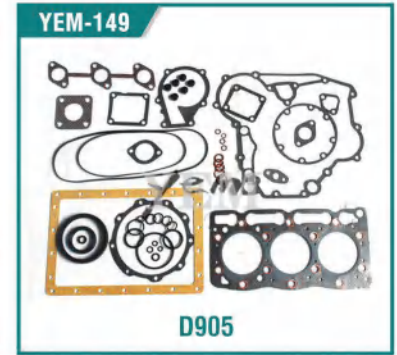

YEM-134 Retainer

YEM-135 Valve Cap

YEM-136 Valve Collet

YEM-137 Rocker ARM

YEM-138 / Con-Rod Bearing

YEM-139 / Main Bearing

YEM-140 / Thrust Washer

YEM-141 / Assy BRG. Case. Main

YEM-143 / V2203 Bush, Crankshaft

YEM-142 / V2203 Collar, Crankshaft

YEM-145 / V3300 Camshaft Bush

YEM-144 / V2607 Bush, Piston Pin

YEM PARTS

YEM PARTS

YEM PARTS

YEM-218