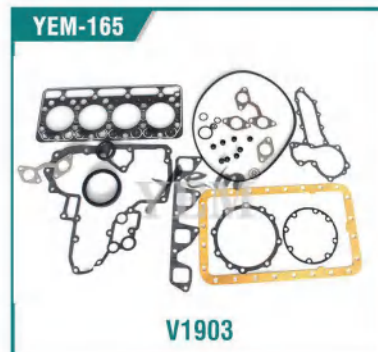

**YEM PARTS**

YEM-131 Valve & Guide & Seat

YEM-130 Valve Spring

YEM-133 Tappet & Push Rod

YEM-132 Valve Oil Seal

YEM-134 Retainer

YEM-135 Valve Cap

YEM-136 Valve Collet

YEM-137 Rocker ARM

YEM-138 Con-Rod Bearing

YEM-139 Main Bearing

YEM-140 Thrust Washer

YEM-143 V2203 Bush, Crankshaft

YEM-142 V2203 Collar, Crankshaft

YEM-144 V2607 Bush, Piston Pin

YEM-141 Assy BRG. Case. Main

YEM-145 V3300 Camshaft Bush

YEM-218

D902

YEM-219

D1105

YEM-220

V2003

YEM-221